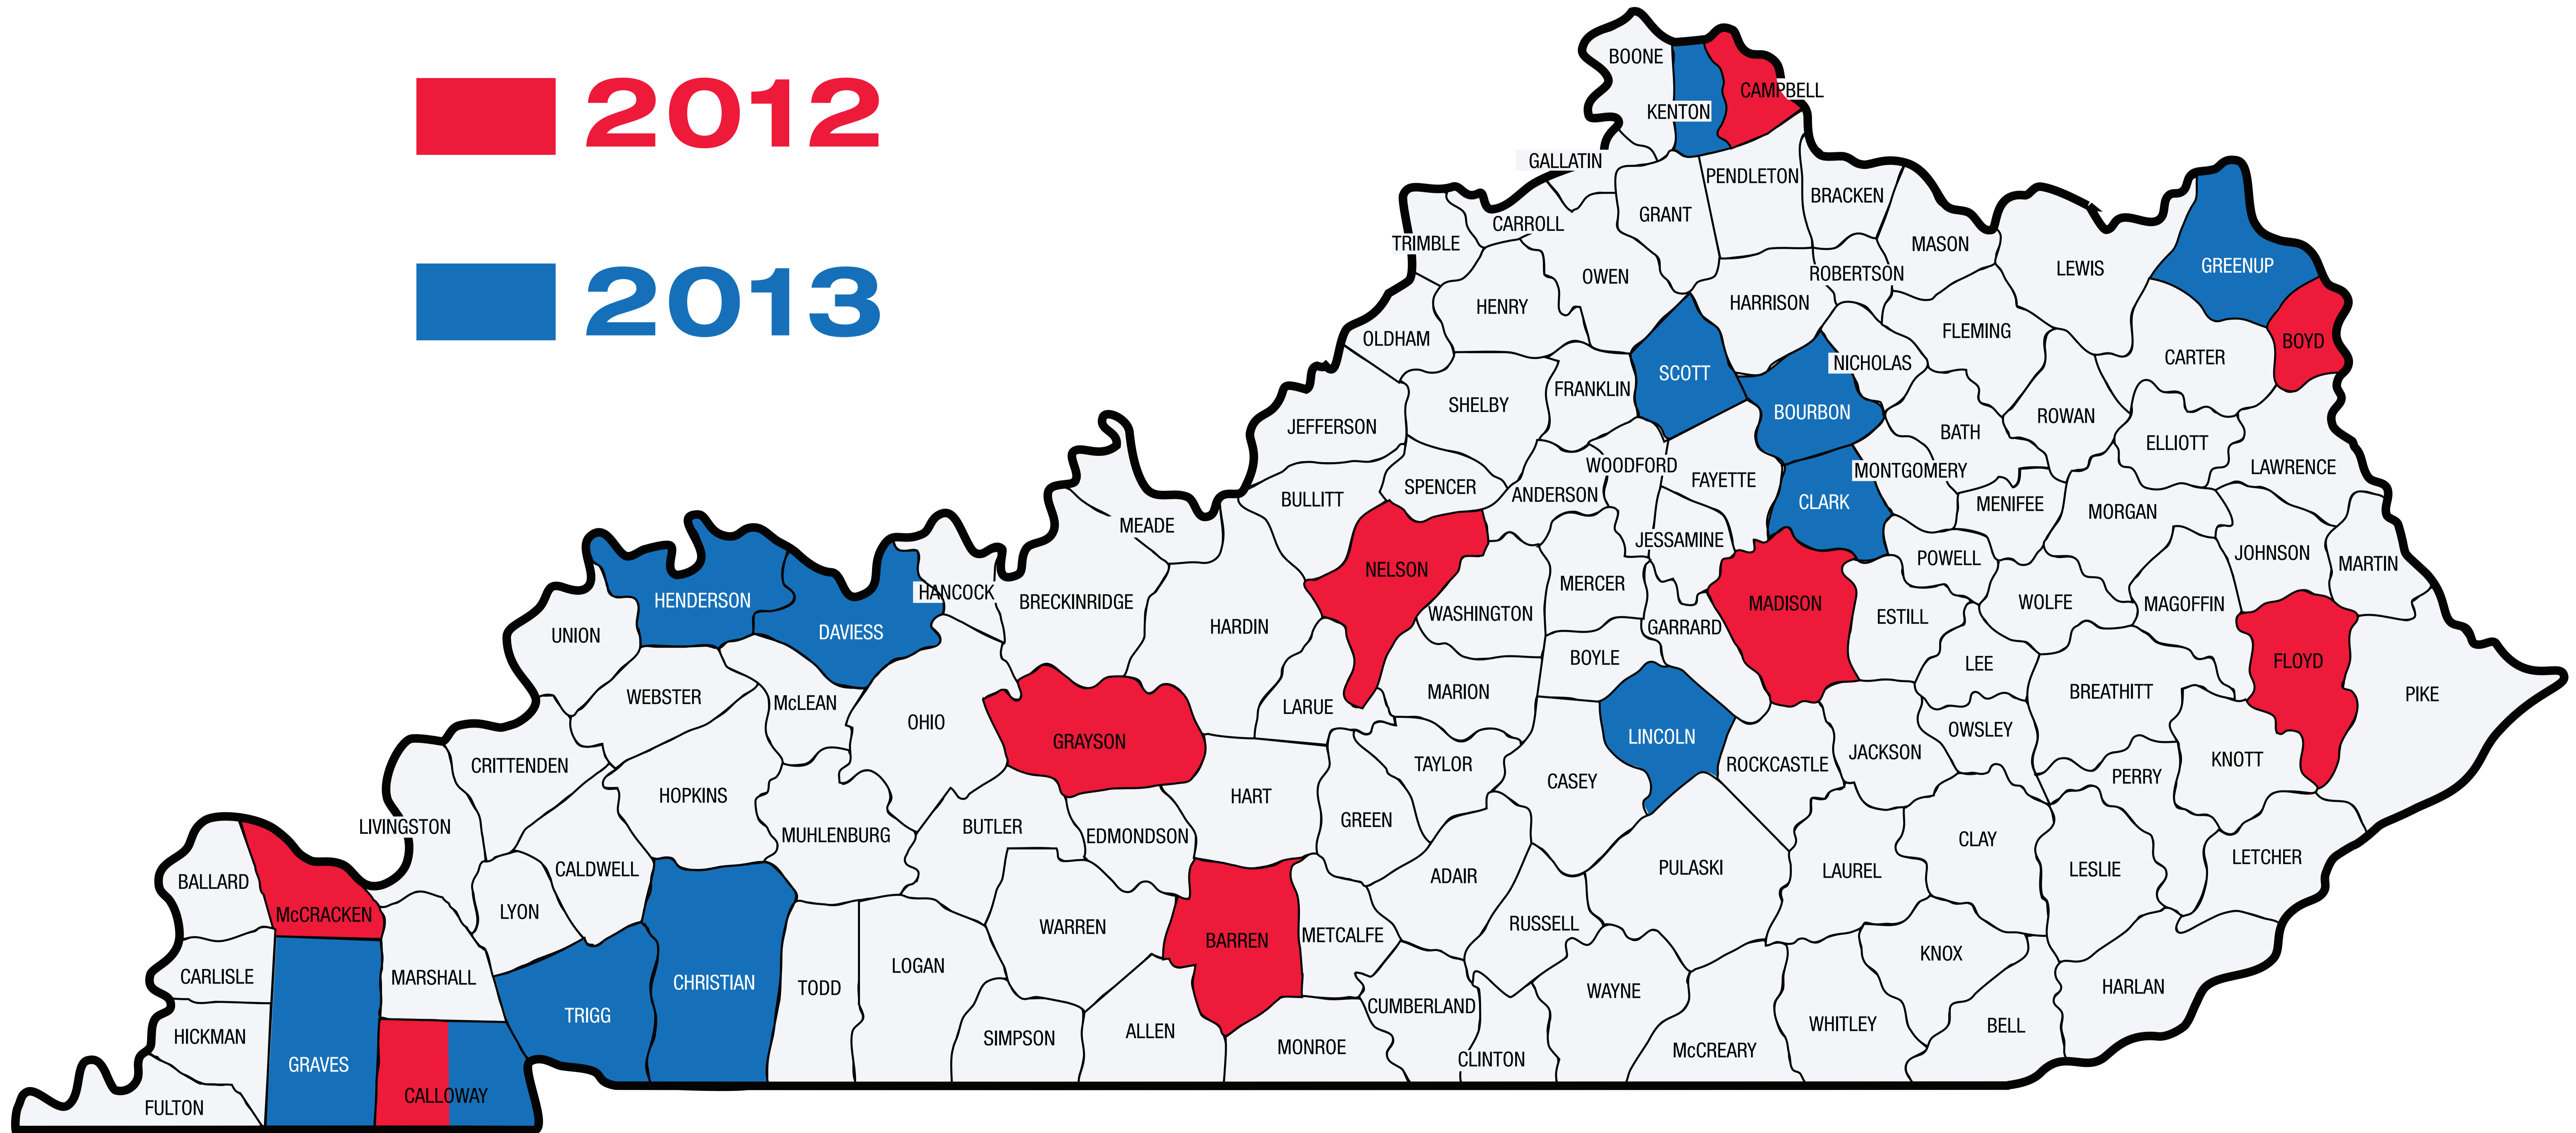

# TOYOTA bornlearning® Academies

2012

2013

 **PRICHARD COMMITTEE**  
FOR ACADEMIC EXCELLENCE  
1983 • Celebrating 30 Years of Excellence • 2013

**TOYOTA**  
 **KENTUCKY**

**United Way** 